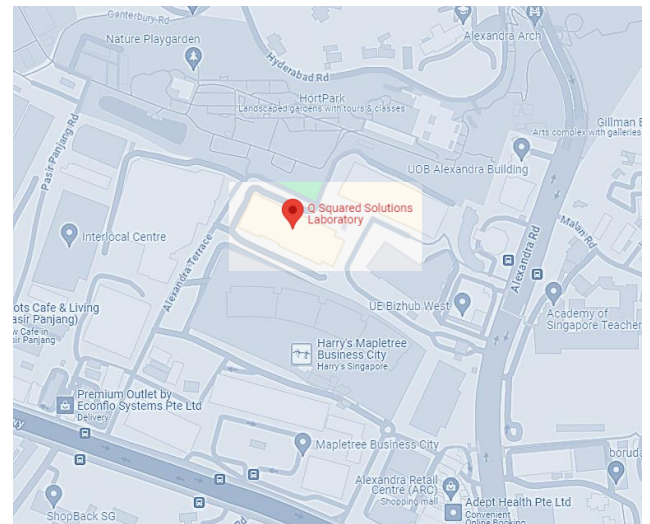

## Location

## Map

### Directions to facility

Q Squared Solutions Singapore is located at **Tower B** of **Alexandra Technopark (ATP)**, ([link to the location in Google Maps](#)).

If taking taxi or private transport to our facility, we recommend to drop off at the next building **ATP C (The Hub)**, ([link to the location in Google Maps](#)).